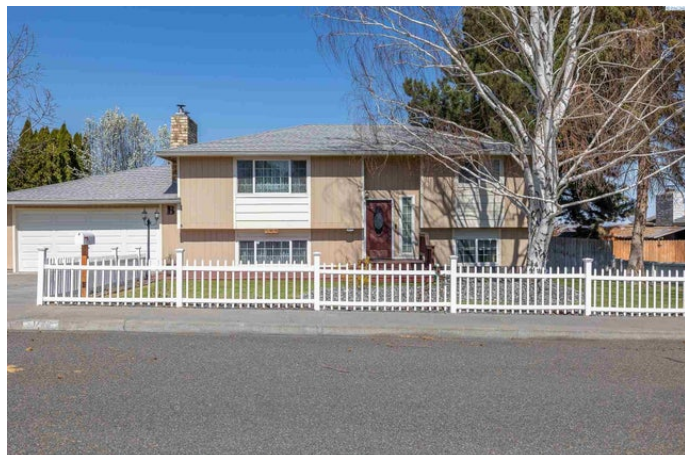

\$360,000 - 1722 W 14th Ave, Kennewick

MLS® #252736

\$360,000

0 Bedroom, 0 Bathroom, 2,113 sqft
Residential

STARDUST HEIGHT, Kennewick, Washington

This fantastic home offers over 2,100 square feet on 1/3 of an acre--room to roam both inside and out! Upstairs features a well equipped kitchen, formal living and dining rooms, plus 2 nicely sized bedrooms and bath. Head to the lower level for 2 additional bedrooms, a 2nd bath, and a bright, oversized family room! Both floors include a fireplace, keeping you cozy and warm on those chilly days. Head outside where there is room to play in the fully fenced backyard, featuring well maintained landscaping, a custom tiered decking and hot tub. The back corner of the yard is paved, just waiting for your summertime pool or basketball hoop! Don't miss out on this house in a fantastic central location, on a very quiet street and neighborhood. MLS 252736

Built in 1975

Essential Information

MLS® #	252736
Price	\$360,000
Square Footage	2,113
Year Built	1975
Type	Residential
Status	Sold

Community Information

Address	1722 W 14th Ave
Subdivision	STARDUST HEIGHT