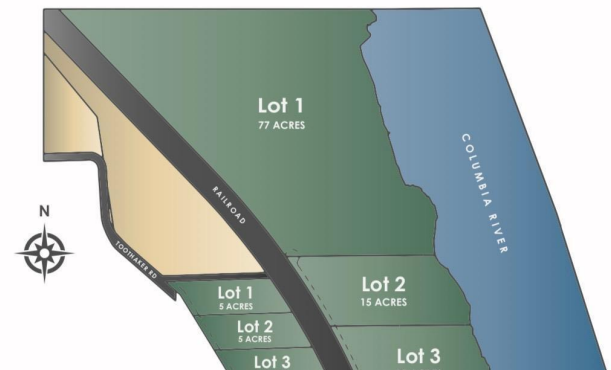

## \$1,400,000

Bedroom, Bathroom,  
Land on 122.00 Acres

SHORT PLAT, Finley, WA

Looking for peace and quiet? You have found it! Amazing opportunity to have your own 122 RIVER acres parcel perfect for your next home. Electrical is to the property line, well will need to be drilled. River Views throughout the property. This property can be subdivided down to 9 lots total. Get opportunity for your future home and investment! Lot currently has a well (460 ft deep, hit water at 160 ft) and seller will provide survey and short plat adjustment of how you see it in the primary photo.

## Community Information

Address	Tbd Toothaker Road
Area	Benton
Subdivision	SHORT PLAT
City	Finley
State	WA
Zip Code	99337

## **Exterior**

Lot Description            View, View/River, View/Panoramic, See Remarks, Water Frontage