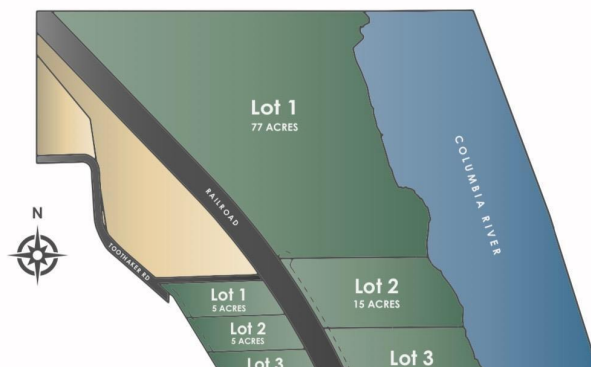

\$249,900 - Tbd, Lot 4 Toothaker Road, Finley

MLS® #255500

© PACMLS

\$249,900

Bedroom, Bathroom,
Land on 10.50 Acres

SHORT PLAT, Finley, WA

MLS# 255500 MLS# 255491 Looking for peace and quiet? You have found it! Amazing opportunity to have your own 10.5 acres parcel perfect for your next home. Electrical is to the property line, well will need to be drilled. River Views throughout the property. This property is to the right of Toothaker Road in front of the railroad tracks.

Essential Information

MLS® #	255500
Price	\$249,900
Acres	10.50
Type	Land
Sub-Type	Residential
Status	Active

Community Information

Address	Tbd, Lot 4 Toothaker Road
Area	Benton
Subdivision	SHORT PLAT
City	Finley
State	WA
Zip Code	99337

Amenities

Utilities	Electric to Property Line
-----------	---------------------------

Additional Information

Days on Market	77
----------------	----

Zoning

SINGLE FAMILY R

Listing Details

Listing Office