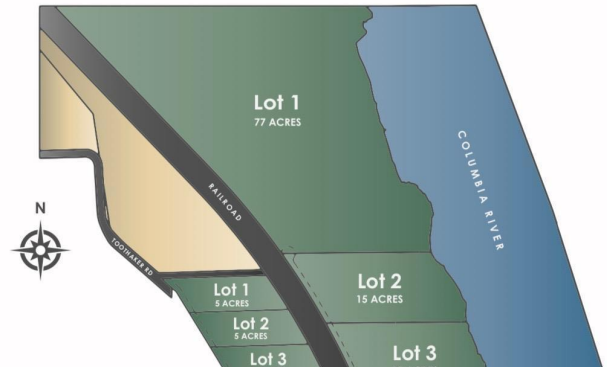

# \$174,900 - Tbd, Lot 2 Toothaker Road, Finley

MLS® #255498

© PACMLS

## \$174,900

Bedroom, Bathroom,  
Land on 5.00 Acres

SHORT PLAT, Finley, WA

MLS# 255498 MLS# 255491 Looking for peace and quiet? You have found it! Amazing opportunity to have your own 5 acres parcel perfect for your next home. Electrical is to the property line, well will need to be drilled. River Views throughout the property. This property is to the right of Toothaker Road in front of the railroad tracks.

## Community Information

Address	Tbd, Lot 2 Toothaker Road
Area	Benton
Subdivision	SHORT PLAT
City	Finley
State	WA
Zip Code	99337