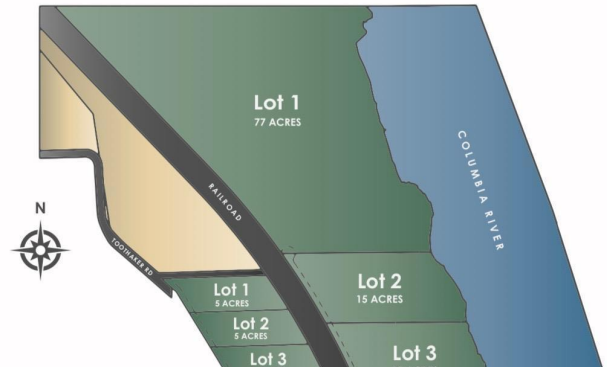

\$174,900 - Tbd, Lot 1 Toothaker Road, Finley

MLS® #255491

© PACMLS

\$174,900

Bedroom, Bathroom,
Land on 5.00 Acres

SHORT PLAT, Finley, WA

MLS# 255491 Looking for peace and quiet? You have found it! Amazing opportunity to have your own 5 acres parcel perfect for your next home. Electrical is to the property line, well will need to be drilled. River Views throughout the property. This property is to the right of Toothaker Road in front of the railroad tracks.

Essential Information

MLS® #	255491
Price	\$174,900
Acres	5.00
Type	Land
Sub-Type	Residential
Status	Active

Community Information

Address	Tbd, Lot 1 Toothaker Road
Area	Benton
Subdivision	SHORT PLAT
City	Finley
State	WA
Zip Code	99337

Amenities

Utilities	Electric to Property Line
-----------	---------------------------

Additional Information

Days on Market	78
----------------	----

Zoning

SINGLE FAMILY R

Listing Details

Listing Office