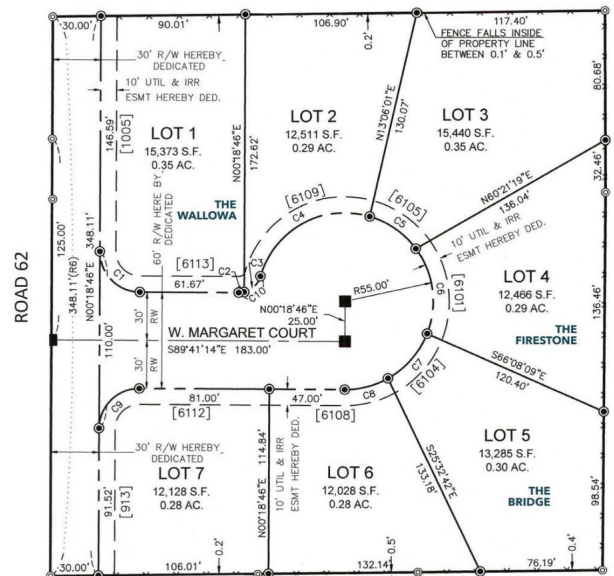

Essential Information

MLS® #	254272
Price	$110,000
Acres	0.28
Type	Land
Sub-Type	Residential
Status	Active

Community Information

Address	Lot 6 W Margaret Court
Area	Franklin
Subdivision	OTHER
City	Pasco
State	WA

Amenities

Utilities	Electric to Property Line

Exterior

Build & Price your
new home anytime at
Sandhollowhomes.com!